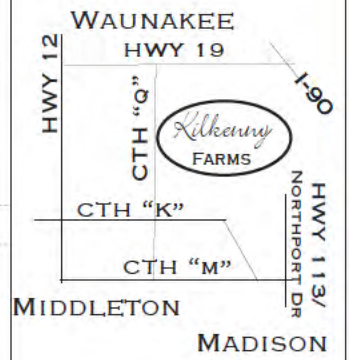

**KILKENNY FARMS,**  
 A LIVABLE COMMUNITY BY  
**DON TIERNEY,**  
 FOR MORE INFORMATION:  
 608-837-0102  
 608-575-6538  
 WWW.DONTIERNEY.COM

*Directions:*

- From West: Hwy 12 north to east on CTH "K" to north on CTH "Q"
- From East: Take Hwy 113/Northport Ave north to west on CTH "M" to west on CTH "K" to north on CTH "Q"
- From Lodi/Dane: Take Hwy 113 south to CTH "Q"
- From DeForest/Sun Prairie: Take Hwy 19 west to south on CTH "Q"